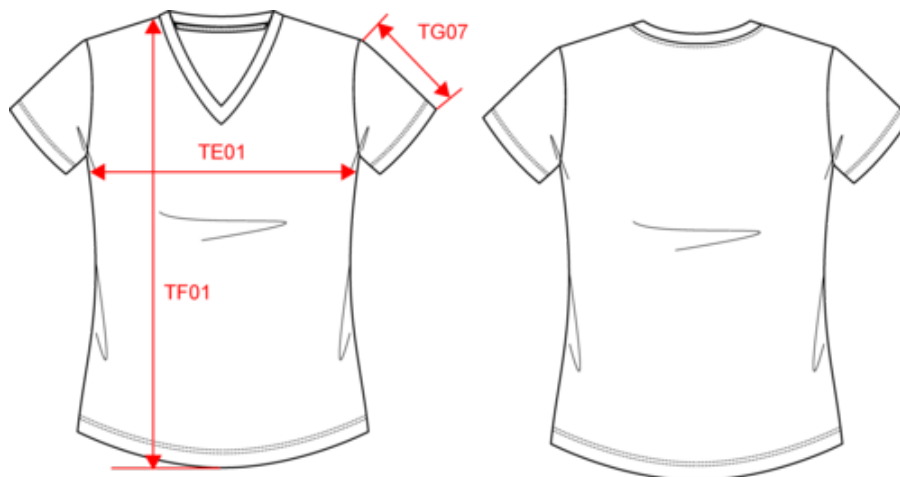

K3028IC

KARIBAN

K3029IC

T-shirt donna BIO150IC scollo a V

Dimensioni

Measurements in cm	XS	S	M	L	XL	XXL	3XL
TE01 - 1/2 chest width at 1.5cm below armhole	43.00	46.00	49.00	52.00	55.00	58.00	61.00
TF03 - Front total height from HSP	60.00	62.00	64.00	66.00	68.00	70.00	72.00
TG07 - Short sleeve length	15.75	16.50	17.25	18.00	18.75	19.50	20.25